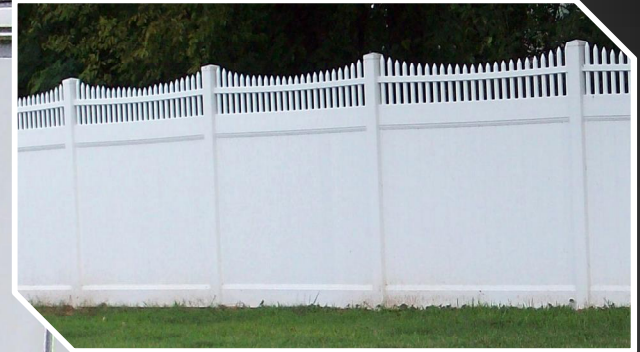

The Infinity Line - Privacy

Petersburg Picket

Rail Sizes 2" x 7" Bottom & Middle
1-1/2" x 1-1/2" Top
Picket Size 7/8" x 6" Tongue & Groove
7/8" x 1-1/2" Top Pickets