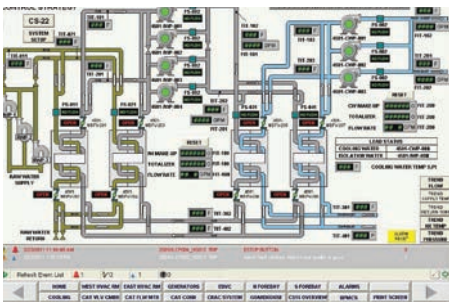

BENFIELD

The Power to Integrate

A recognized leader in integrating the many aspects of electrical control and power systems, Benfield Control Systems provides the power distribution products and custom designed control systems that meet the demanding needs of the industrial and construction market.