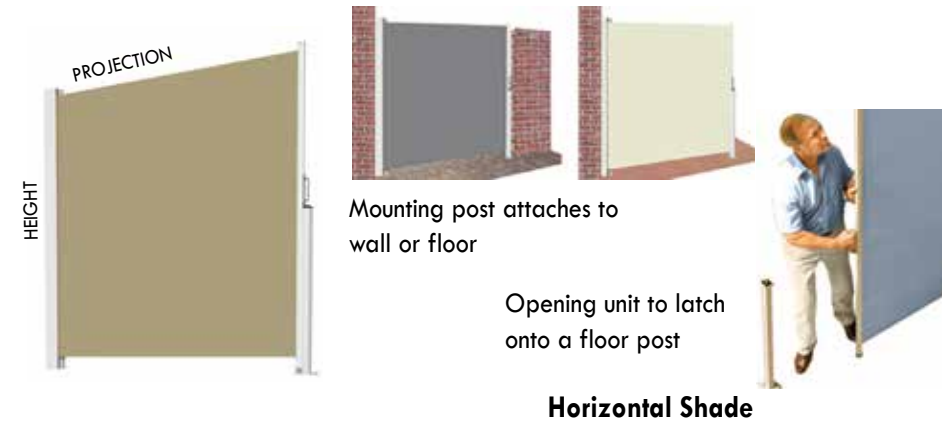

HORIZONTAL SHADES

Horizontal Shade

Width / Projection	2' 1" to 13' Available in 1" increments
Drop / Height	3' 6" to 8' Available in 1" increments
Guide	Mounting post attaches to wall or floor
Frame Color	Standard White
	Optional Desert Sand Earthstone Sandstone Quaker Bronze Additional custom colors available
Operation	Manual
Fabric	Solution-dyed acrylic • Screen fabric
Accessories	N/A