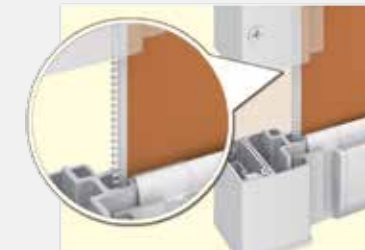

MOTORIZED SCREENS • ZIPPER SOLAR SHADES

Transformable spaces . . . go from an open porch, patio, or garage to a screen room in seconds

Our Solar Shade Series II "Zipper System" creates a completely closed retractable screen room, keeping out unwanted pests while dining or simply enjoying the outdoors. With the touch of a button, transform your porch, patio, or garage into a screen room. When not in use, the screens retract inside a protective cassette, opening up your space to the outdoors. With motorized screens, you can have the best of both worlds at the touch of a button. Enjoy an open porch or garage when you want one and a screen room when you need one.