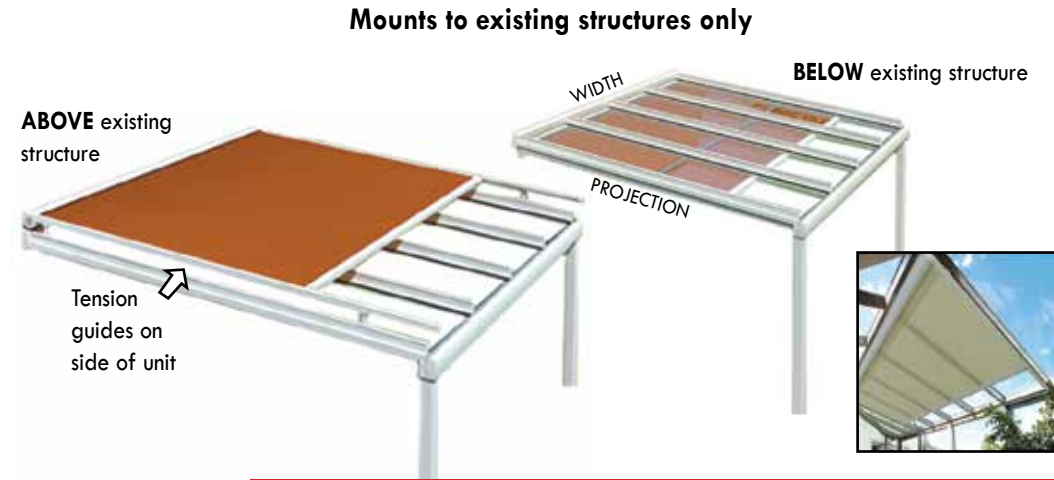

TENSION SHADE (TS)

Fabric cassette only

Width Available in 1" increments	5' 1" to 20'	
Projection Available in 1" increments	4' 1" to 15'	
Height Top of frame to mounting surface	Standard	N/A
	Optional	No height restrictions for existing structures
Frame Color	Standard	White Earthstone
	Optional	N/A
Mounting	Mounts above or below existing pergola, glass roof, or structure	
Operation	Motorized pulley system (powered by somfy.)	
Fabric	Solution-dyed acrylic	
Accessories	Sun and rain sensor • MyLink	
Side Options On any or all sides	Solar Shade Series II or Horizontal Shade products can be mounted to unit's support structure or to an existing structure