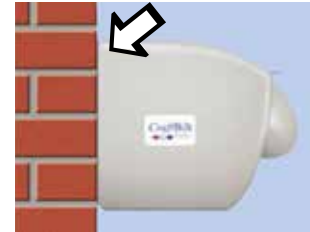

At Aristocrat, we pride ourselves on being a little different from other shade product companies, and those differences are important. Our products feature options and choices that allow you to customize your shade product.

ESTATE FRAME OPTIONS

Our most popular awning, the Estate, can come as a base model; with a tray; with a hood and tray; or with a back, hood, and tray.

FLUSH MOUNTED

Estate and Manor Awnings are flush mounted to your facade providing a lower-profile appearance and preventing rain and debris from getting behind the awning and damaging or soiling the fabric.

BROAD LINE OF PRODUCTS

SHADE PRODUCT ACCESSORIES

Wind Sensor Sun and Rain Sensor

Automatically opens and closes the product when wind, sun, or rain is detected

Vario Valance - Available on Estate and Estate Slim-Fit

Screen or acrylic fabric drops from front profile
5' 1" to 20' width
52" max drop
11' 6" max projection

Somfy myLink™

Control shade products from Android or Apple smartphones or tablets, even when not at home

Light Kit

LED lights attach to the awning's arms to illuminate your outdoor area

MOUNTING OPTIONS

ESTATE

ESTATE SLIM-FIT

Fits narrow spaces

ESTATE XLP

Extra-Long Projection

Telescoping legs attach to mounting plates after the awning is fully extended

Base Model • Semi Cassette

Base Model • Semi Cassette

Semi Cassette