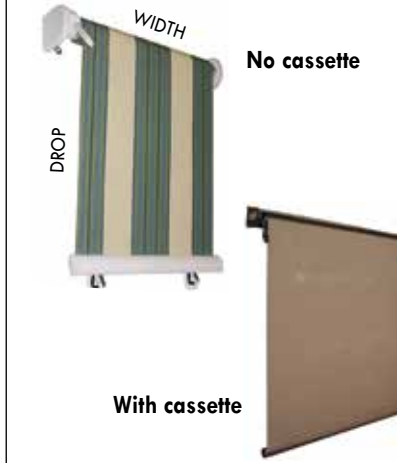

Vertical Shades