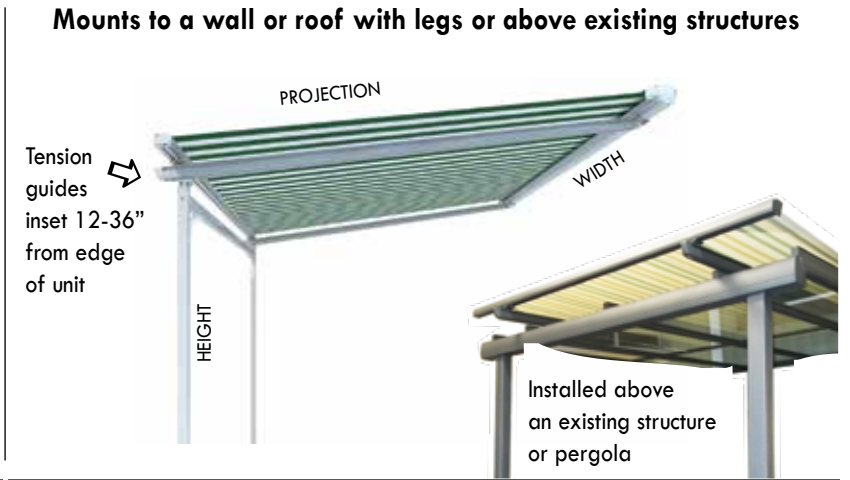

TENSION SHADE STRUCTURE (TS2)

Fabric cassette with or without legs

Width Available in 1" increments	5' 1" to 23'	
Projection Available in 1" increments	6' 9" to 20'	
Height Top of frame to mounting surface	Standard	8' to 11' (wall mount with legs only)
	Optional	No height restrictions for existing structures
Frame Color	Standard	White Earthstone
	Optional	Desert Sand Sandstone Quaker Bronze Additional custom colors available
Mounting	Mounts above existing pergola, structure, or to a wall with legs	
Operation	Motorized gas cylinder (powered by somfy.)	
Fabric	Solution-dyed acrylic	
Accessories	Sun and rain sensor • MyLink	
Side Options On any or all sides	Solar Shade Series II or Horizontal Shade products can be mounted to unit's support structure or to an existing structure