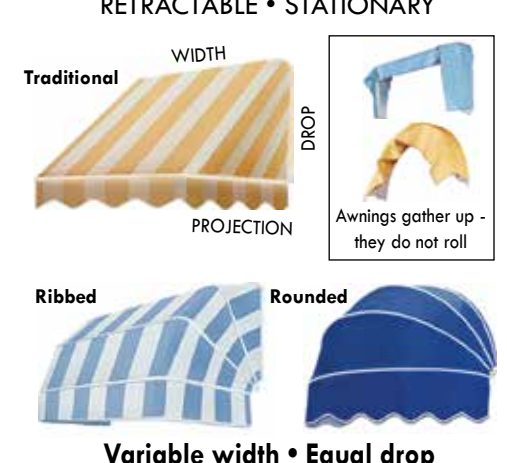

WINDOW / PORCH AWNINGS

DROP SHADES

BASKET AWNINGS

Drop-Arm Retractable Awnings

Vertical Shades

Variable drop, width, and projection

Variable width • Equal drop and projection

Awnings gather up - they do not roll