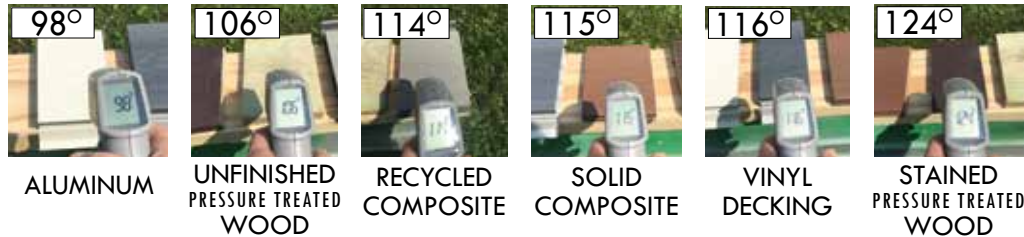

WATERPROOF ALUMINUM DECKS

**NO** • Painting • Staining • Waterproofing • Splintering • Cracking • Rotting • Warping • Decaying • Knot Holes • Bonding and Glue Issues

Extruded aluminum OUTLASTS wood, vinyl, or composite board decks or any vinyl membrane.

Aluminum decks look great for decades.

NON-COMBUSTIBLE - Aluminum will NOT ignite, burn, or degrade from UV rays

COOL TO THE TOUCH - Aluminum won't hold heat like other materials

During a test performed at 86° in direct sunlight, decking surface temperature registered: