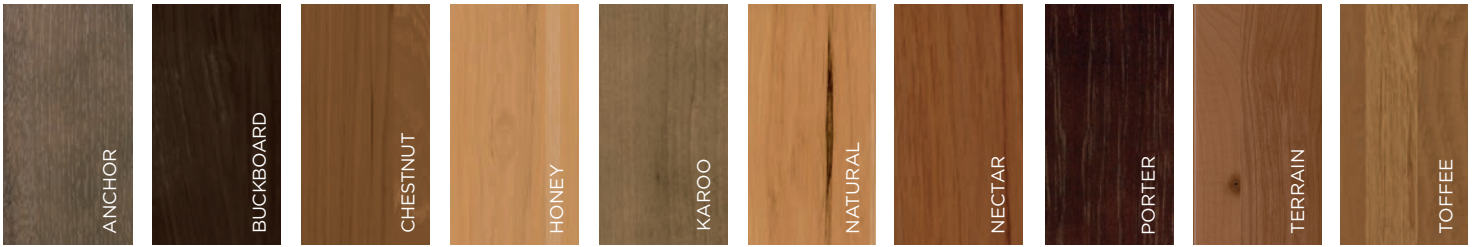

FINISHES

FINISH GLAZES**

† Glazes not available on Rainier.

* For representation only. All finishes are available with all glazes. For final color selection, see your Homecrest dealer.

FINISHES: HICKORY | RUSTIC HICKORY

FINISHES

FINISH GLAZES*

* For representation only. All finishes are available with all glazes. For final color selection, see your Homecrest dealer.

FINISHES: THERMOFOIL*

FINISHES

* Thermofoil finish availability varies by door style. See your HomeCrest dealer for details.

FINISHES: TEXTURED LAMINATE

◆ Tusk available with Maple Anchor box color.
■ Cavern available with Maple Buckboard box color.

MAPLE

- Subtle grain pattern
- Smooth, uniform appearance
- Color may range from creamy-white to pale, reddish-brown within a panel
- May include tiny “bird’s eye” dots and mineral streaks