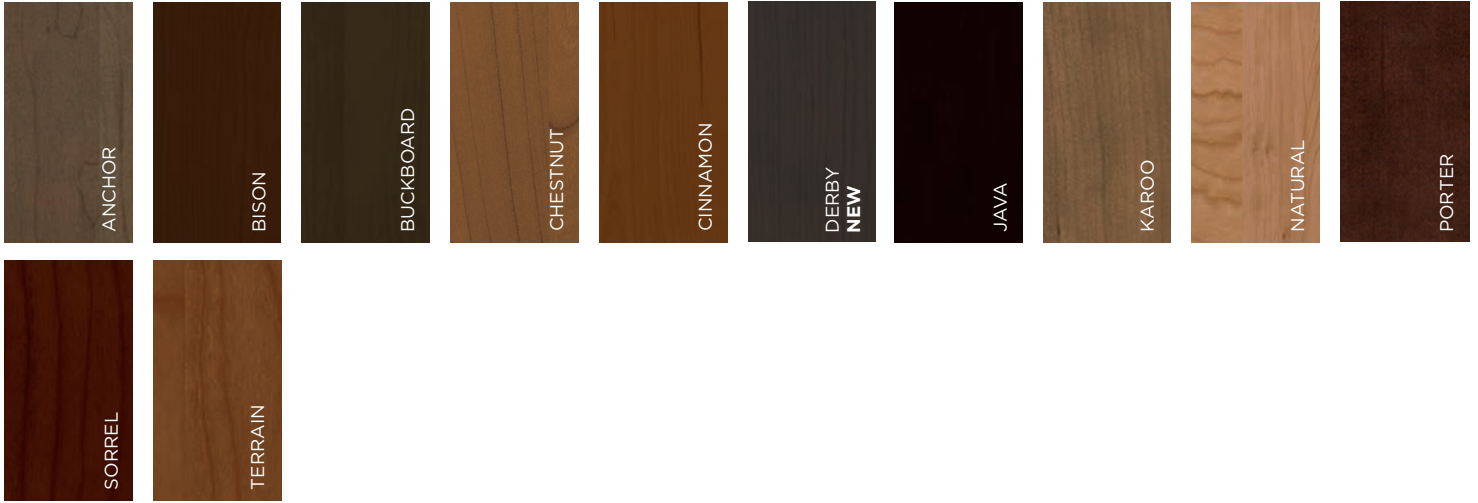

FINISHES

FINISH GLAZES**

† Glazes not available on Rainier.

* For representation only. All finishes are available with all glazes. For final color selection, see your Homecrest dealer.

FINISHES: HICKORY | RUSTIC HICKORY

FINISHES: TEXTURED LAMINATE

◆ Tusk available with Maple Anchor box color.
■ Cavern available with Maple Buckboard box color.

MAPLE

- Subtle grain pattern
- Smooth, uniform appearance
- Color may range from creamy-white to pale, reddish-brown within a panel
- May include tiny “bird’s eye” dots and mineral streaks

CHERRY

- Color may vary from tan-blonde to deep brown within a panel
- Cherry darkens naturally as it ages, blending hues from golden yellow to deep red

OAK

- Very strong, open-grain pattern
- Color may vary from salmon-red to dark cinnamon within a panel
- May include random wormholes, mineral deposits, knots and wild grain patterns

HICKORY/RUSTIC HICKORY

- Strong, dramatic grain pattern
- Color may range from blonde to tobacco-brown within a panel
- Natural beauty enhanced by random wormholes and knots
- Rustic Hickory shares similar characteristics of Hickory, but may appear more dramatic in color variations, pin holes, knots, burls and color streaks