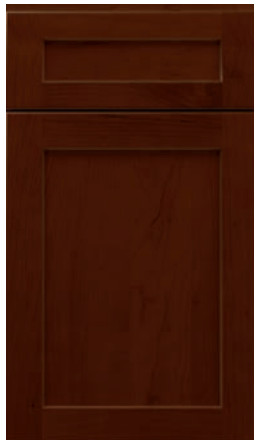

SEDONA 5-PIECE M
MCOHRT
sorrel