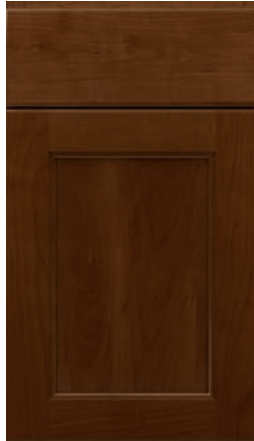

HERSHING M
M C O H
bison