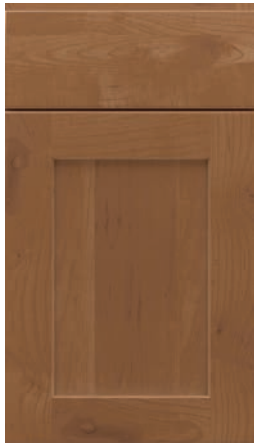

DOVER M
MCOHR
terrain