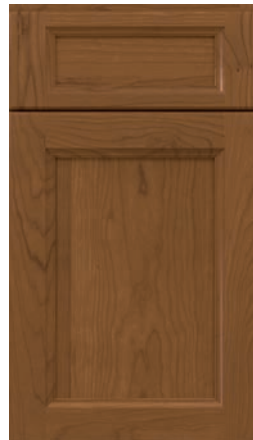

TENNYSON 5-PIECE M
MCO
chestnut