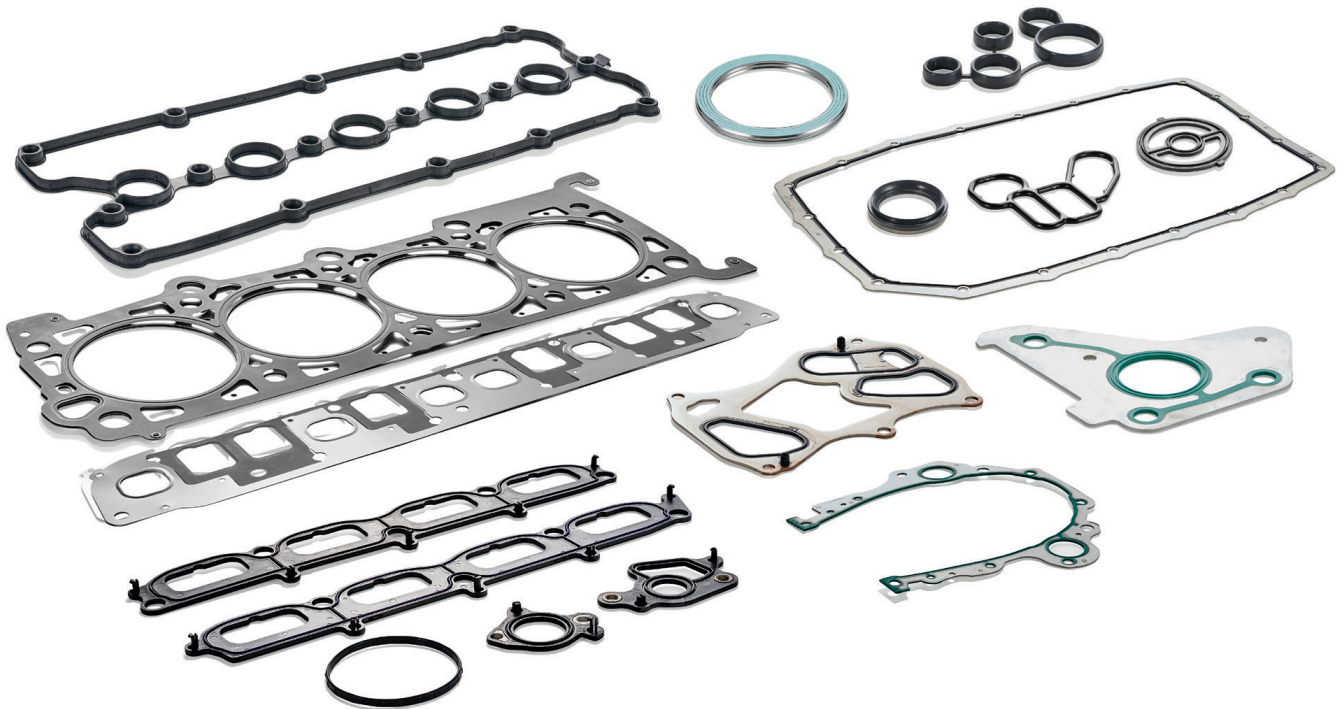

Innovative Packaging

See the actual gaskets or detailed images for easy identification and accuracy.

Superior sealing performance

Reduced comebacks and warranty claims

Trusted by professionals worldwide