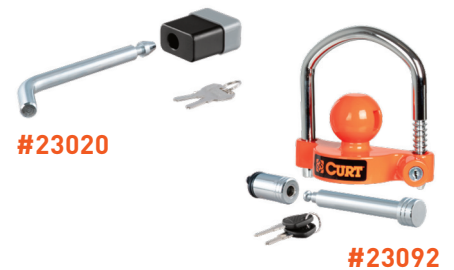

TOWING LOCKS

CURT offers a variety of lock styles to add security to your adventures. Our trailer, hitch, and coupler locks help prevent theft whether you're towing or parked, while specialized options like locking hitch pins protect your vehicle, trailer, and cargo