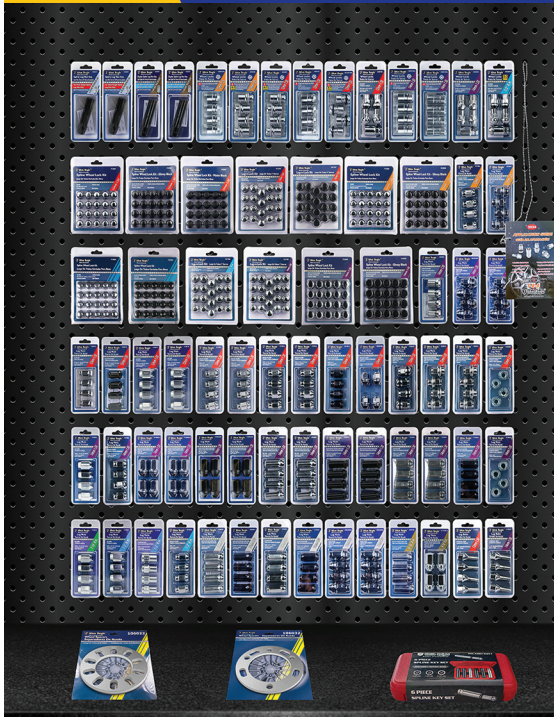

LUG NUT PROGRAM

SAVE
10%

Meets and exceeds OEM and Aftermarket standards. Cold Forged provides increased strength. Triple nickel plating prevents rust and corrosion. Certified ISO and QS factories. Assortment Mix Covers 95% of current vehicles on the road.

White Knight Lug Nuts -
Quality, Performance, and Value You Can Count On.

FAN FEATURES

- Can be used as a Push or Pull Fan (Primary or Secondary)
- Increased Airflow improves Engine Performance
- Provides reduced fan noise, Improved A/C Performance, and Improved Gas Mileage.

SAVE
UP TO 12%