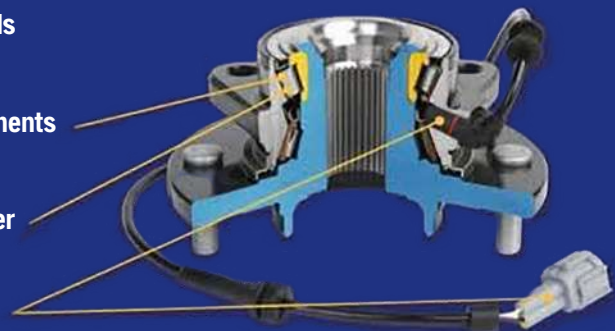

Precision Roller Components

Single and double row bearings - ball & taper roller matching OE design

OEM Integrated ABS Connectors for long life and durability