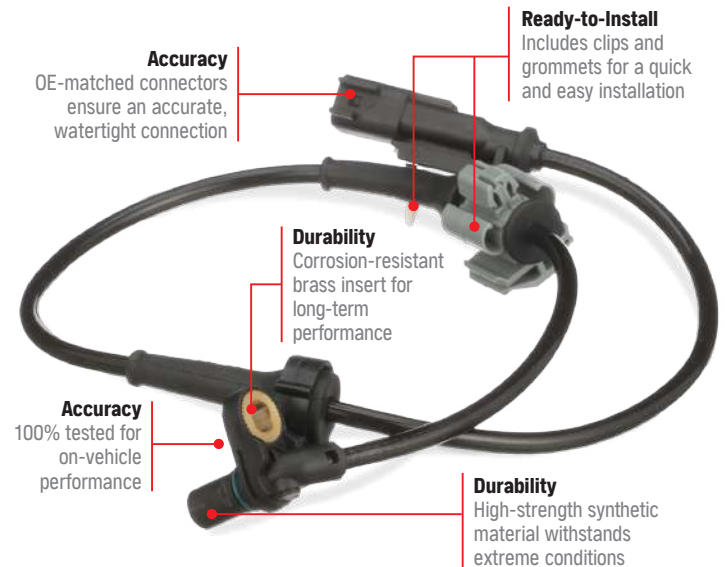

ADVANCED ABS SENSORS FOR TODAY'S VEHICLES

ECHLIN®

ABS Sensors surging in popularity

These SKUs are seeing strong sales growth

Part No.	Application	US VIO	Position
531158	GM Trucks, Vans & SUVs (2014-99)	1.8M	Front
532831	Ford / Lincoln Cars & SUVs (2019-12)	2.2M	Rear
532391	Dodge / Jeep SUVs (2018-07)	1.9M	Rear
531924	GM Trucks & SUVs (2014-07)	4M	Front
533663	Kia SUVs (2019-14)	573K	Rear
532701	Ford / Volvo Cars & SUVs (2023-02)	3.9M	Front
532830	Ford / Lincoln Cars, Vans & SUVs (2023-12)	661K	Rear
533448	GM Trucks & SUVs (2007-99)	2.1M	Front
533064	Ford Vans (2019-15)	638K	Front
533002	GM Trucks & SUVs (2020-14)	4.2M	Front

533002
GM Trucks & SUVs (2020-14)

LOOKS RIGHT. FITS RIGHT. PERFORMS RIGHT.

NAPAEchlin.com