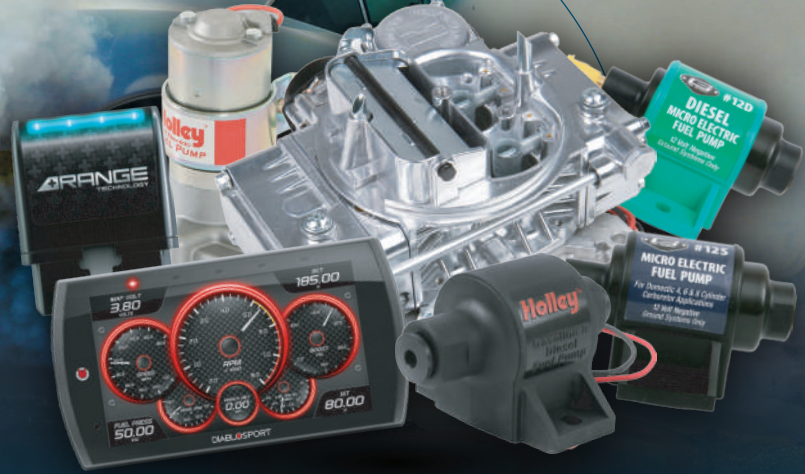

- 100+ years of service
- 50+ iconic brands
- +1,200 parts available on ProLink