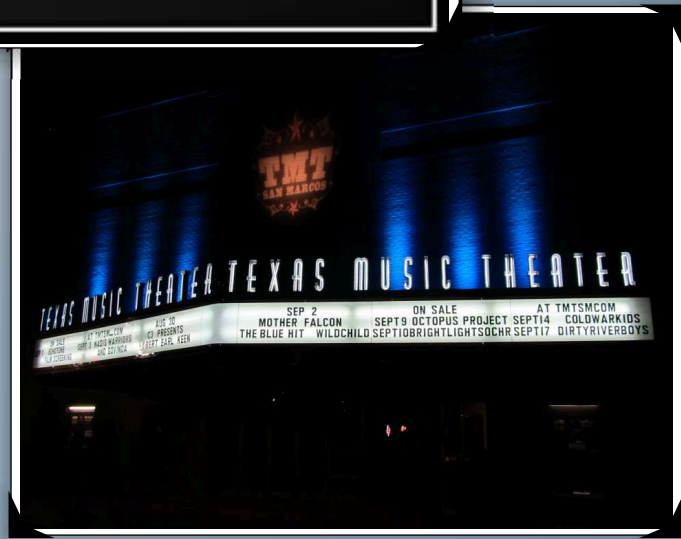

Open Face Neon