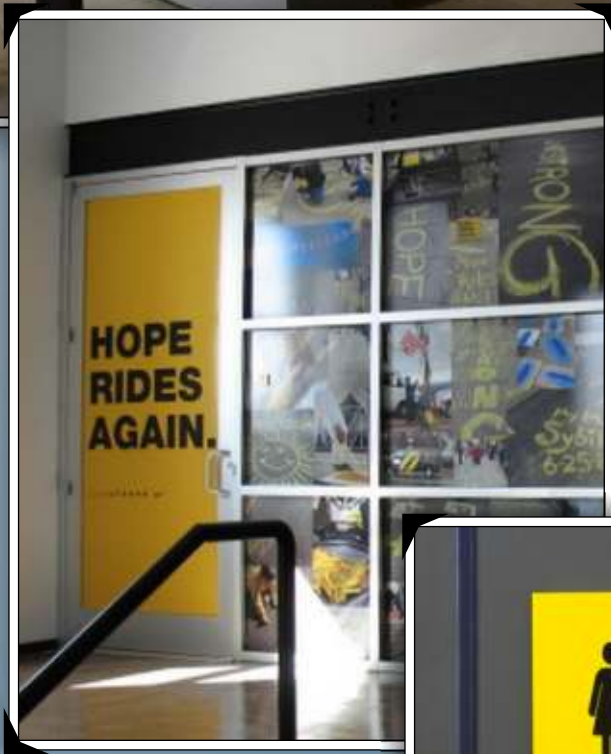

Flat cut out letters.

Aluminum sign face with
rout out/push-thru letters.
Internally illuminated.

Wall Signs

Internally illuminated monument sign with routed out copy backed with acrylic

Gold Leaf Lettering
Mounted flush to face of Monument

Directional Signs

Aluminum background
with flat cut out graphics

3-D logo with
pin mounted flat
cut out letters

Sandblasted sign

Aluminum Background
with Push-Through Illuminated Graphics

Blade Signs

Complete sign systems and packages
tailored to your style.