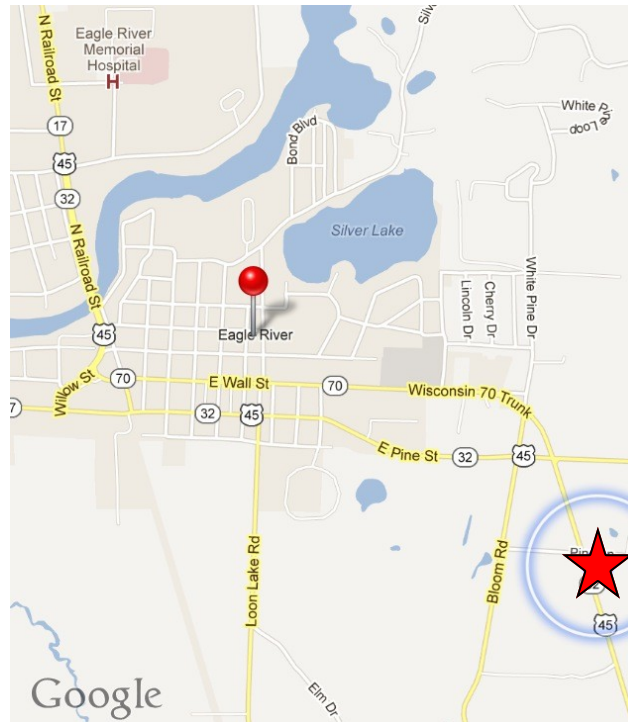

## **Prime Choice Meat Market**

**1144 Hwy 45 South**

**Eagle River, WI 54521**

**715-479-4456**

**[www.prime-choicemeats.com](http://www.prime-choicemeats.com)**

**9-5:30 Monday-Saturday**

**9-3 Sunday**

# **PRIME CHOICE MEAT MARKET**

Your Hometown “Old Fashioned”  
Butcher Shop

**1144 HWY 45 South  
Eagle River, WI 54521**

**715-479-4456**

**[www.primechoicemeats.com](http://www.primechoicemeats.com)**

*We proudly sell fresh, trimmed, cut to order Prime  
and Top-Choice selections of meats.*

## **Prime Choice Meat Market At Cranberry Fest**