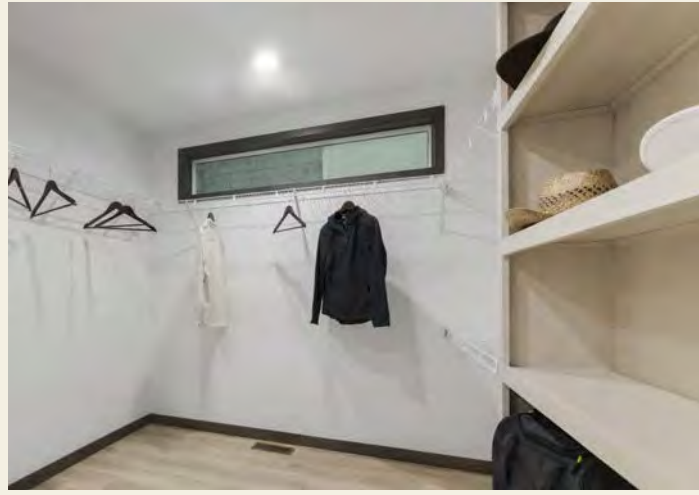

*72" x 14"
Transom
Window*