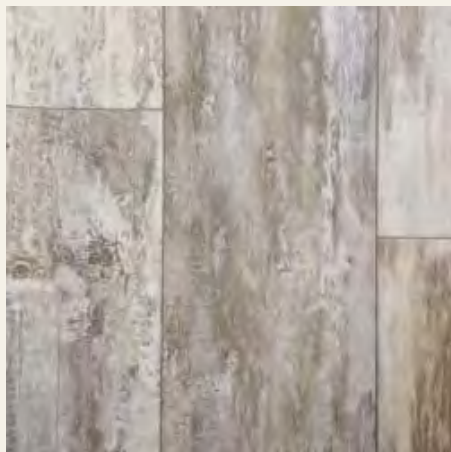

White Cashmere | Travertino
DF9570

LUXFLOOR™

2nd

*Upgrade In
HUD & MOD*

European Oak | Whiskey
LX328

European Oak | White Oak
LX323

Vintage White | Barn Wood
LX275

Carpet