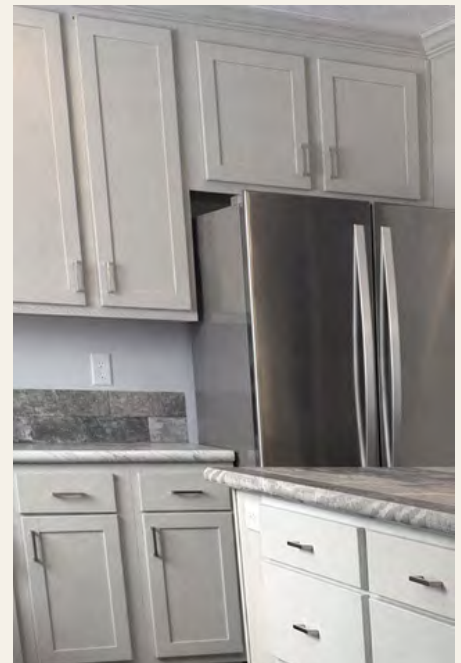

*Shown-Canyon Black Cabniet
With Gold Pulls*

Kitchen

*Hardwood Cabinetry
Standard with Brushed Nickel Cabinet
Knobs (HUD) or Pulls (MOD)*

Shelf Over Refrigerator STD In Essence Series

Cabinet Over Refrigerator

Kitchen & Islands

*Double Tiered
Silverware Drawer*

*Soft Close Drawer
& Doors*

Pot & Pan Drawers

Corner Lazy Susan

Roll Out Drawer Base

The Choice Is Yours With Cavco-Nappanee

*Front & Back View Of
Kitchen Island*