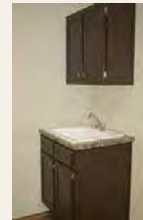

*Deep Sink With
Overhead Cabinet*

*Wood Furnace
Door In HUDS*

*Metal Furnace
Door In HUDS*

Utility Room

Deep Sink W/ Overhead Cabinets & Pantry

Deep Sink Cabinetry With Overhead Cabinets

Deep Sink

Deep Sink W/ Overhead Cabinet

Deep Sink W/ Out Overhead Cabinet

Deep Sink & Overhead Cabinets W/ Shelf

Deep Sink With Overhead Cabinets & Planning Desk

Deep Sink With Overhead Cabinet

Utility Room

Drop Zone (Cab. Cottage Slate)
39" x 21"