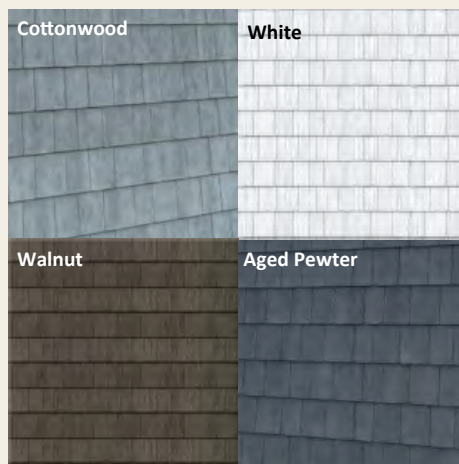

Shake Siding