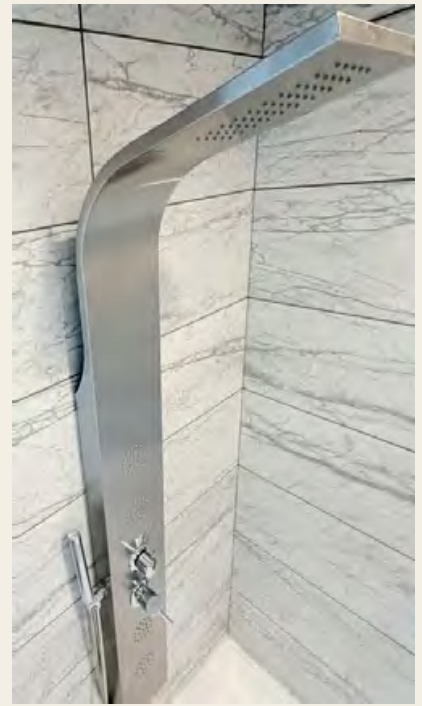

*Anti-Scald 4-Jet Shower Panel
STD on 72" Tile Shower*