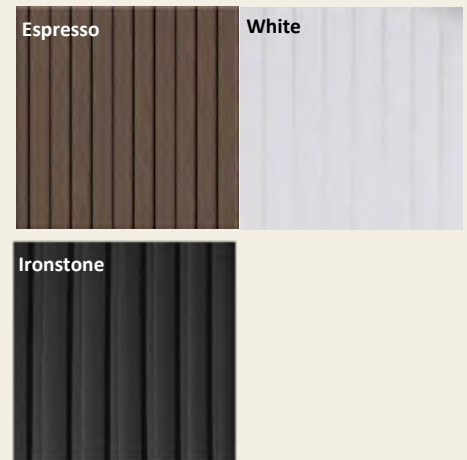

Vertical Siding