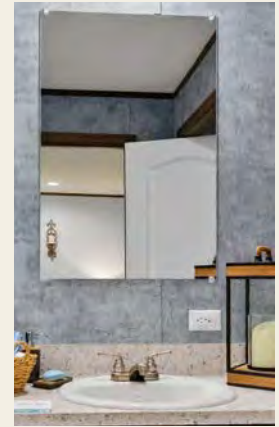

*Pencil Edge Mirror W/Clips
Standard in All HUD Series*

*Overhead Cab
Above Commode
Available*