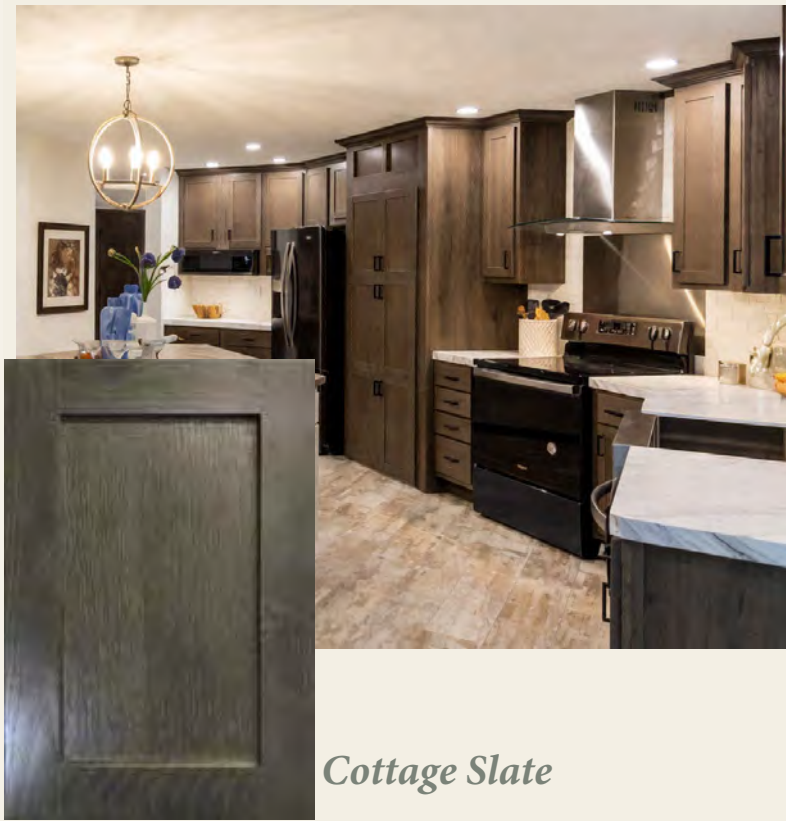

Cabinetry

Hardwood Shaker Cabinets

Hardwood Cabinets are Optional in Essence & Inspiration Homes
Standard in all other Homes