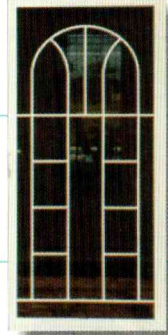

Decorator Screen Doors

COLORS: White or Bronze

A beautiful way to greet your guest

Tiffany

Plus astragal (required for Double Doors)

Decorative Scrolls

*A great application for
out-swing entry doors*

Garage Units