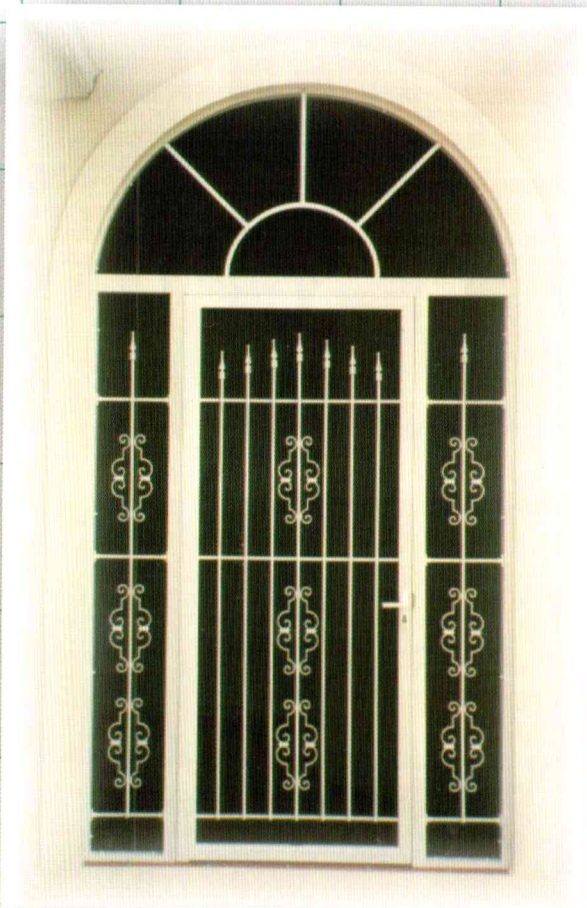

## Accessories and Components

SIDELITES

SUNBURST TRANSOM

KEY LOCK

PUSH BUTTON

SECURITY LOCK

Locks are available in the colors of white and black